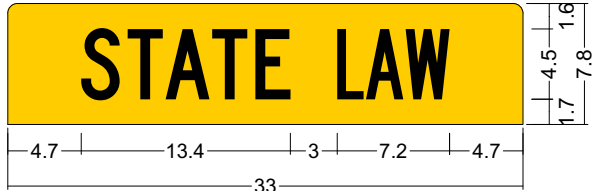

36 R4-50;
 2.3" Radius, 0.9" Border, 0.6" Indent, Black on White;
 "MOTORISTS", D 80% spacing;
 "MUST", D 80% spacing; "GIVE", D 80% spacing;
 "BICYCLES", D; "3 FT", D;
 "CLEARANCE", D 60% spacing;
 Table of letter and object lefts

0.6" Radius, No border, White on Yellow;
 "STATE" Black C " LAW" Black, B 68% spacing;
 Table of letter and object lefts

S	T	A	T	E	L	A	W
4.7	7.7	10.1	13.1	15.9	21.1	22.9	25.5